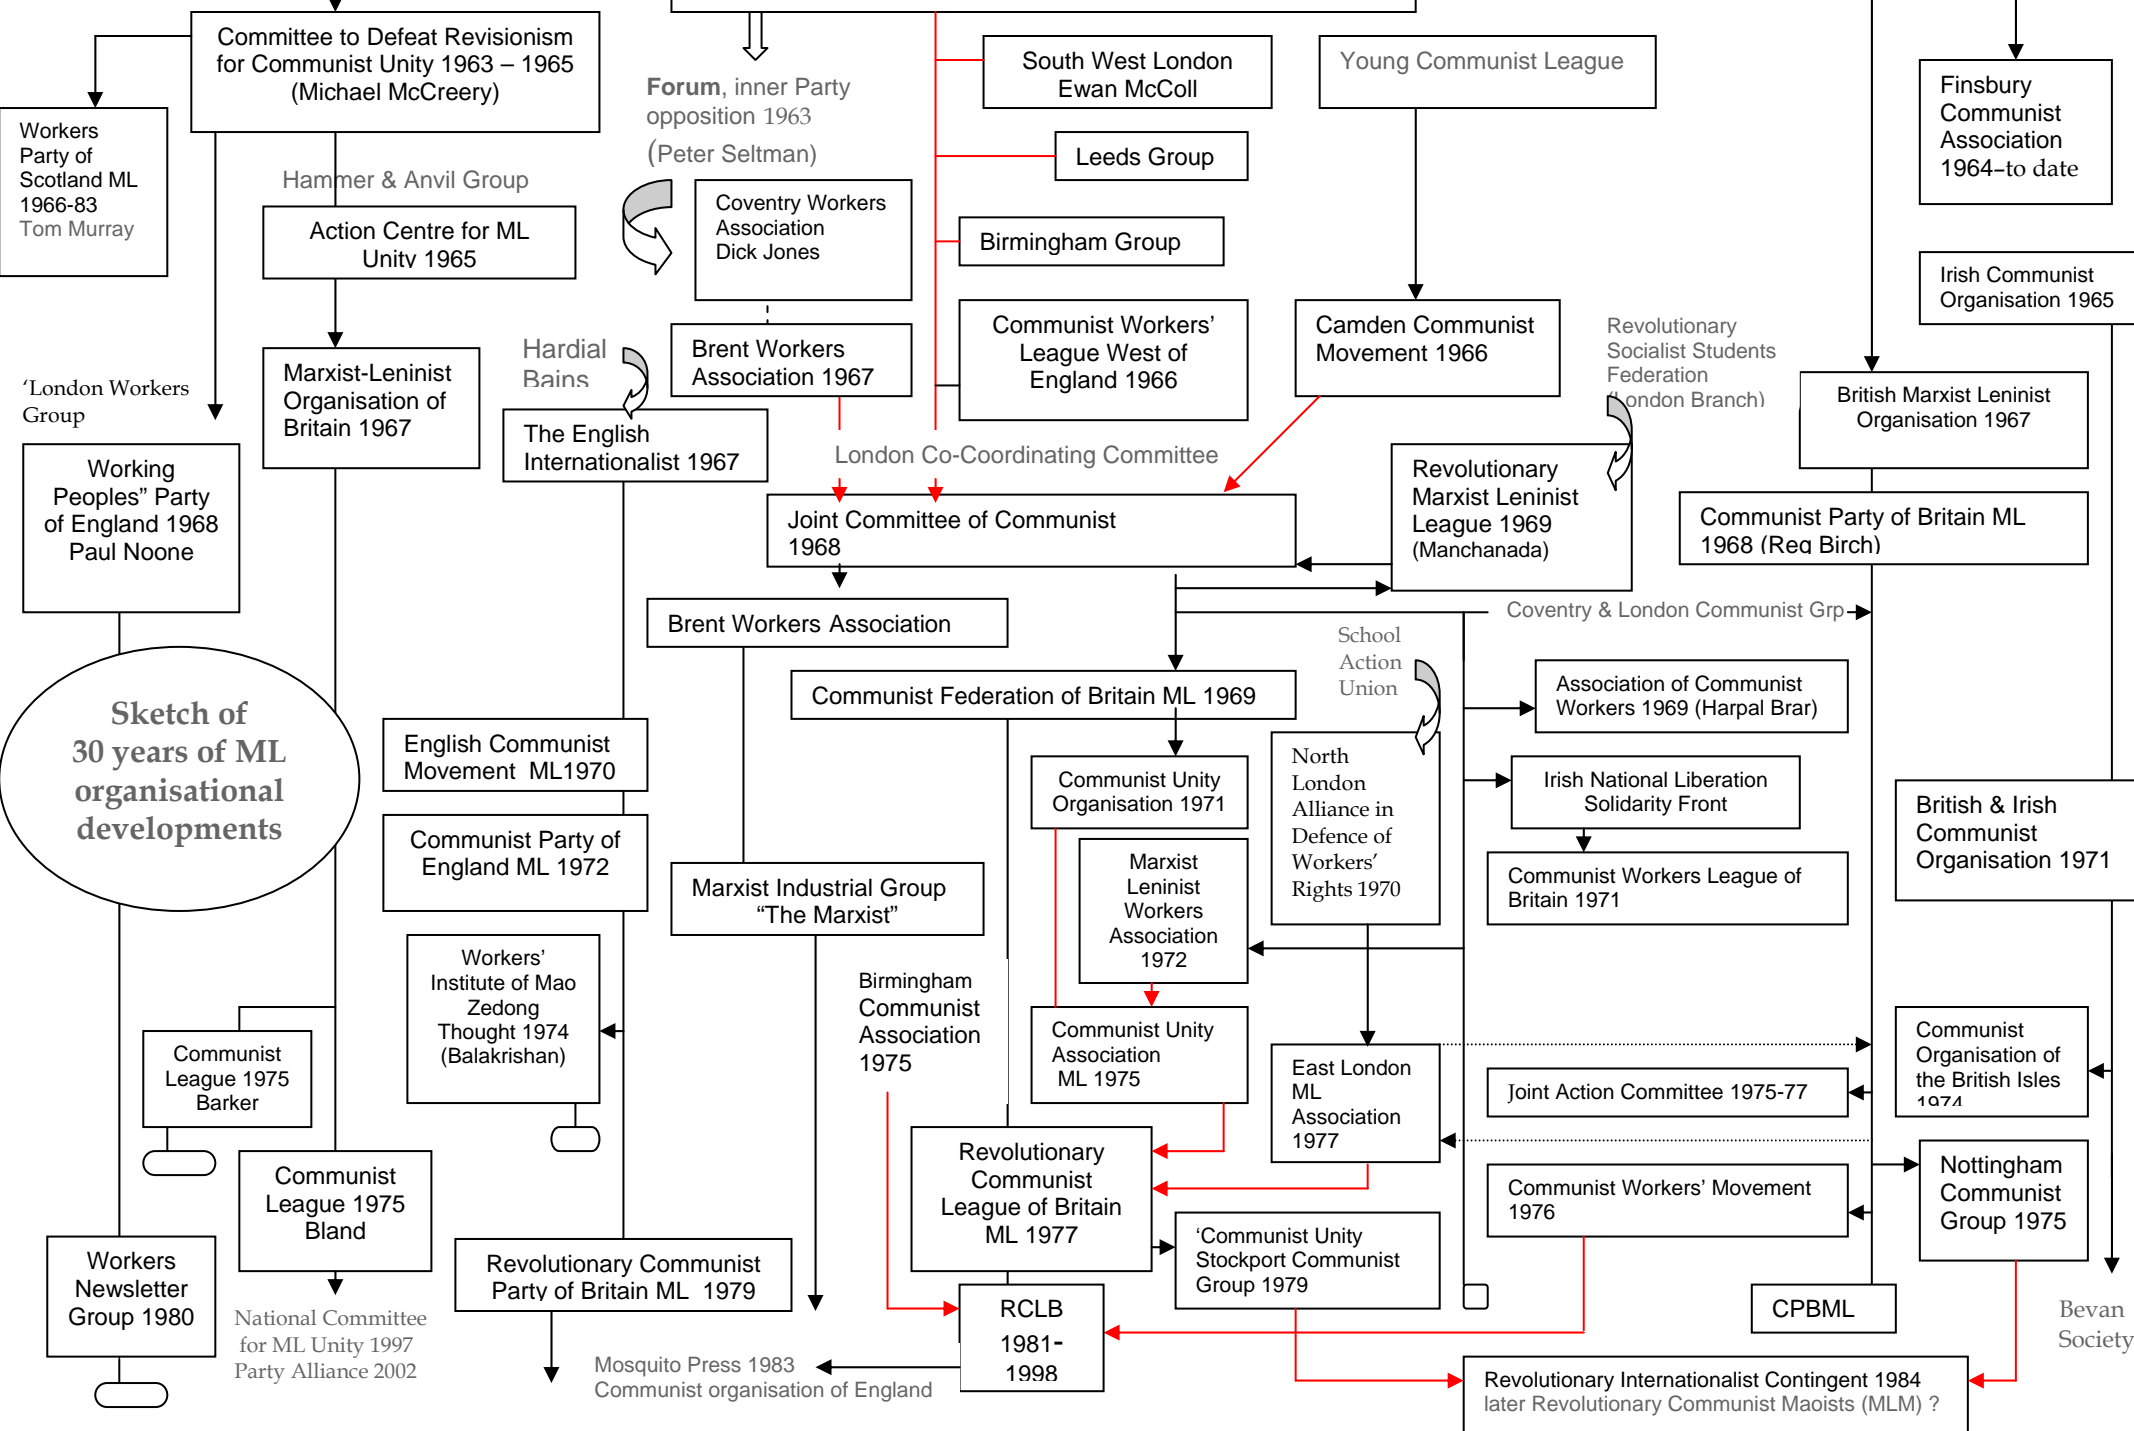

# Communist Party of Great Britain

Founded 1920

Sketch of 30 years of ML organisational developments